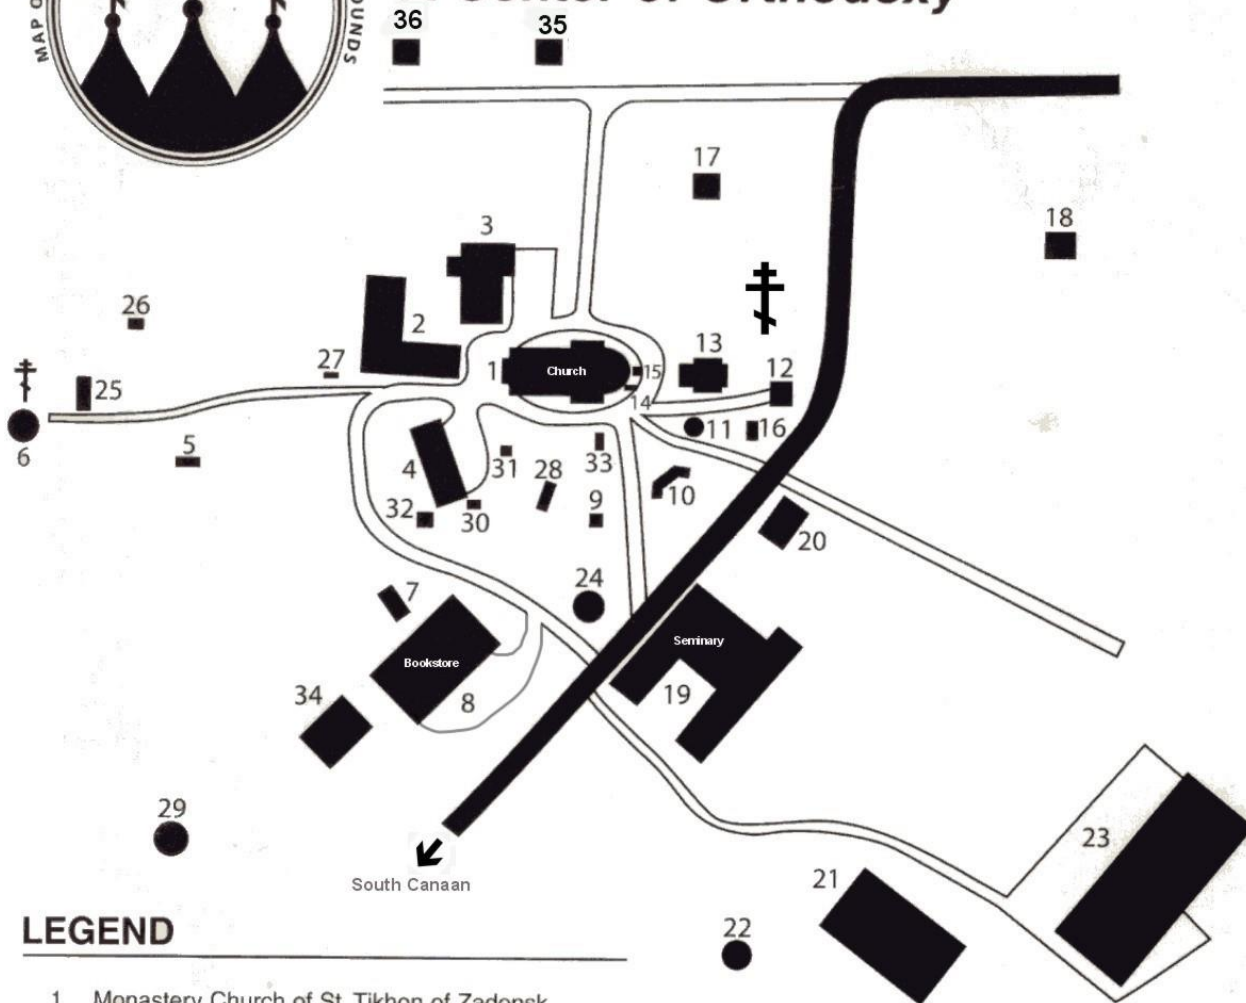

# St. Tikhon's Monastery and Seminary

## *A Center of Orthodoxy*

### LEGEND

- |  |   |
|--|---|
| <ol style="list-style-type: none"> <li>1. Monastery Church of St. Tikhon of Zadonsk</li> <li>2. Monastery Dormitory</li> <li>3. Monastery Dining Hall (Trapeza)</li> <li>4. Garage</li> <li>5. St. Seraphim of Sarov Shrine</li> <li>6. Monastery Well Chapel</li> <li>7. Comfort Facilities</li> <li>8. Metropolitan THEODOSIUS Museum (Top level) &amp; St. Tikhon's Bookstore (Bottom level)</li> <li>9. Fr. Maumovich Memorial</li> <li>10. Pilgrims Shrine</li> <li>11. Fr. Nahum's Chapel</li> <li>12. Old Bookstore (Original Seminary Library)</li> <li>13. Bell Tower and Icon Repository/Museum</li> <li>14. Metropolitan LEONTY's Tomb</li> <li>15. Original Fr. Toth's (St. Alexis) Tomb</li> <li>16. All Saints of America Shrine</li> <li>17. Metropolitan PLATON's Chapel</li> <li>18. Monastery Mausoleum</li> </ol> | <ol style="list-style-type: none"> <li>19. St. Tikhon's Orthodox Theological Seminary</li> <li>20. Faculty Residence</li> <li>21. Pavilion</li> <li>22. St. John the Divine Chapel</li> <li>23. Metropolitan LEONTY Dormitory</li> <li>24. Christ the High Priest Shrine</li> <li>25. Millennium of Baptism of Rus Shrine</li> <li>26. St. Nicholas Shrine</li> <li>27. SS. Cyril and Methodius Shrine</li> <li>28. Memorial to the Departed Members of the Russian Catholic Mutual Aid Society</li> <li>29. St. Peter Walking on the Water Shrine</li> <li>30. Christ and the Little Children Shrine</li> <li>31. Christ Enthroned Shrine</li> <li>32. Christ and the Pilgrims Shrine</li> <li>33. Millennium Bell Tower</li> <li>34. Maintenance Building</li> <li>35. Family Guest House</li> <li>36. Men's Guest House</li> </ol> |
|--|---|